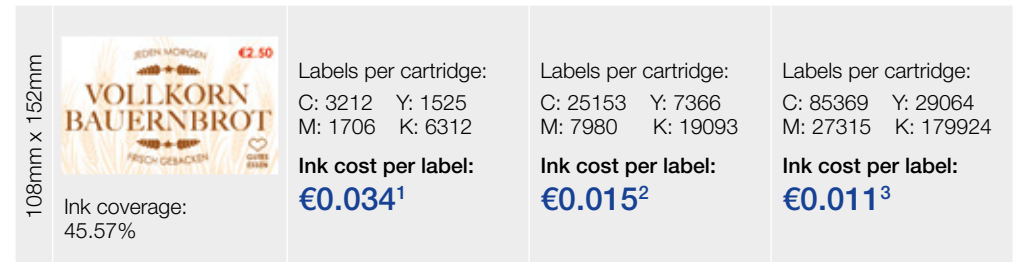

108mm x 152mm

Labels per cartridge:
C: 3212 Y: 1525
M: 1706 K: 6312

Ink cost per label:
€0.034¹

Labels per cartridge:
C: 25153 Y: 7366
M: 7980 K: 19093

Ink cost per label:
€0.015²

Labels per cartridge:
C: 85369 Y: 29064
M: 27315 K: 179924

Ink cost per label:
€0.011³

Ink coverage:
45.57%

1. Based on an ink cartridge cost of €19.73 and when printed on glossy media
2. Based on an ink cartridge cost of €42 and when printed on glossy media
3. Based on an ink cartridge cost of €125 and when printed on glossy media

For further information please contact your local Epson office or visit www.epson-europe.com

Algeria (+2213) 770 938 617 **Austria** 01 253 49 78 333 **Belgium** +32 (0)2 792 04 47 **Czech** 800/142 052 **Denmark** 44 50 85 85 **East Africa** (+254) 734 354 075
Finland 0201 552 091 **France** 09 74 75 04 04 (Cost of local call, operator charges may apply) **Germany** +49 (0) 2159/92 79 500 **Greece** (0030) 211 198 62 12
Hungary 06800 147 83 **Ireland** 01 436 7742 **Israel** (+972)-3-5751833 **Italy** 02-660321 10 (0,12 €/min) **Luxembourg** +352 27860692 **Middle East** +9714 2677638
Morocco (+212) 661 31 11 18 **Netherlands** +31 (0)20 708 5099 **Norway** +47 67 11 37 00 **Poland** 0-0-800 4911299 (0,16 zł/min) **Portugal** 707 222 111
Romania 0040 214025024 **Russia** (095) 777-03-55 **Slovakia** 0850 111 429 **Southern Africa** (+2711) 465-9621 **Spain** 93 582 15 00 **Sweden** 0771-400135
(Mobilsamtal - 0,99 kr/min, Lokala samtal - 0,30 kr/min, Utlandssamtal - 0,89 kr/min) **Switzerland** 022 592 7923 **Tunisia** (+216) 9833 3571 **Turkey** (0212) 3360303
United Kingdom 0871 42 37766 (+10p per minute plus network extras) **West Africa** (+234)8020727843

Trademarks and registered trademarks are the property of Seiko Epson Corporation or their respective owners.
Product information is subject to change without prior notice.

EPSON®